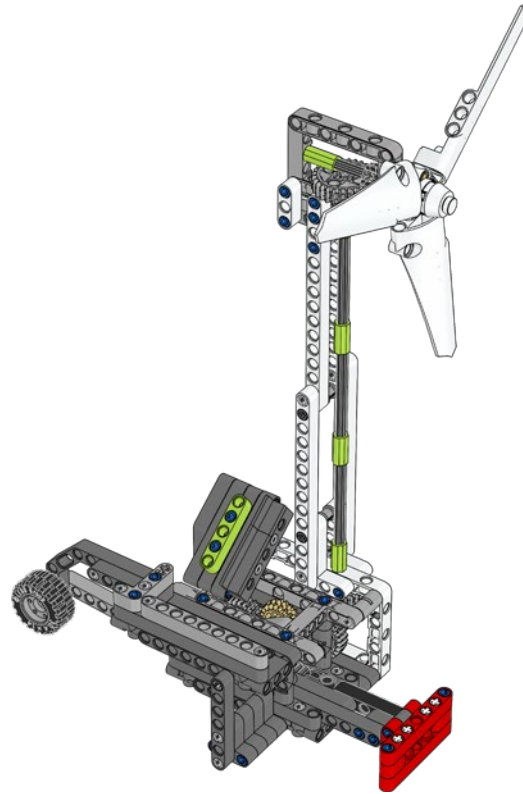

12x Energy Units

3x Fuel Units

1x Hybrid Unit

1x Water Unit

1x Rechargeable Battery

45820

Oil Platform

45820

Fuel Truck

45820

Energy Storage

45820

Smart Grid

45820

Ramp

Hybrid Car

45820

Wind Turbine

45820

Watch Television

45820

Dinosaur Toy

45820

Power Plant

45820

Hydro-Electric Dam

45820

Water Reservoir

Looped Water Units

45820

Toy Factory

Mini Dinosaur Toy