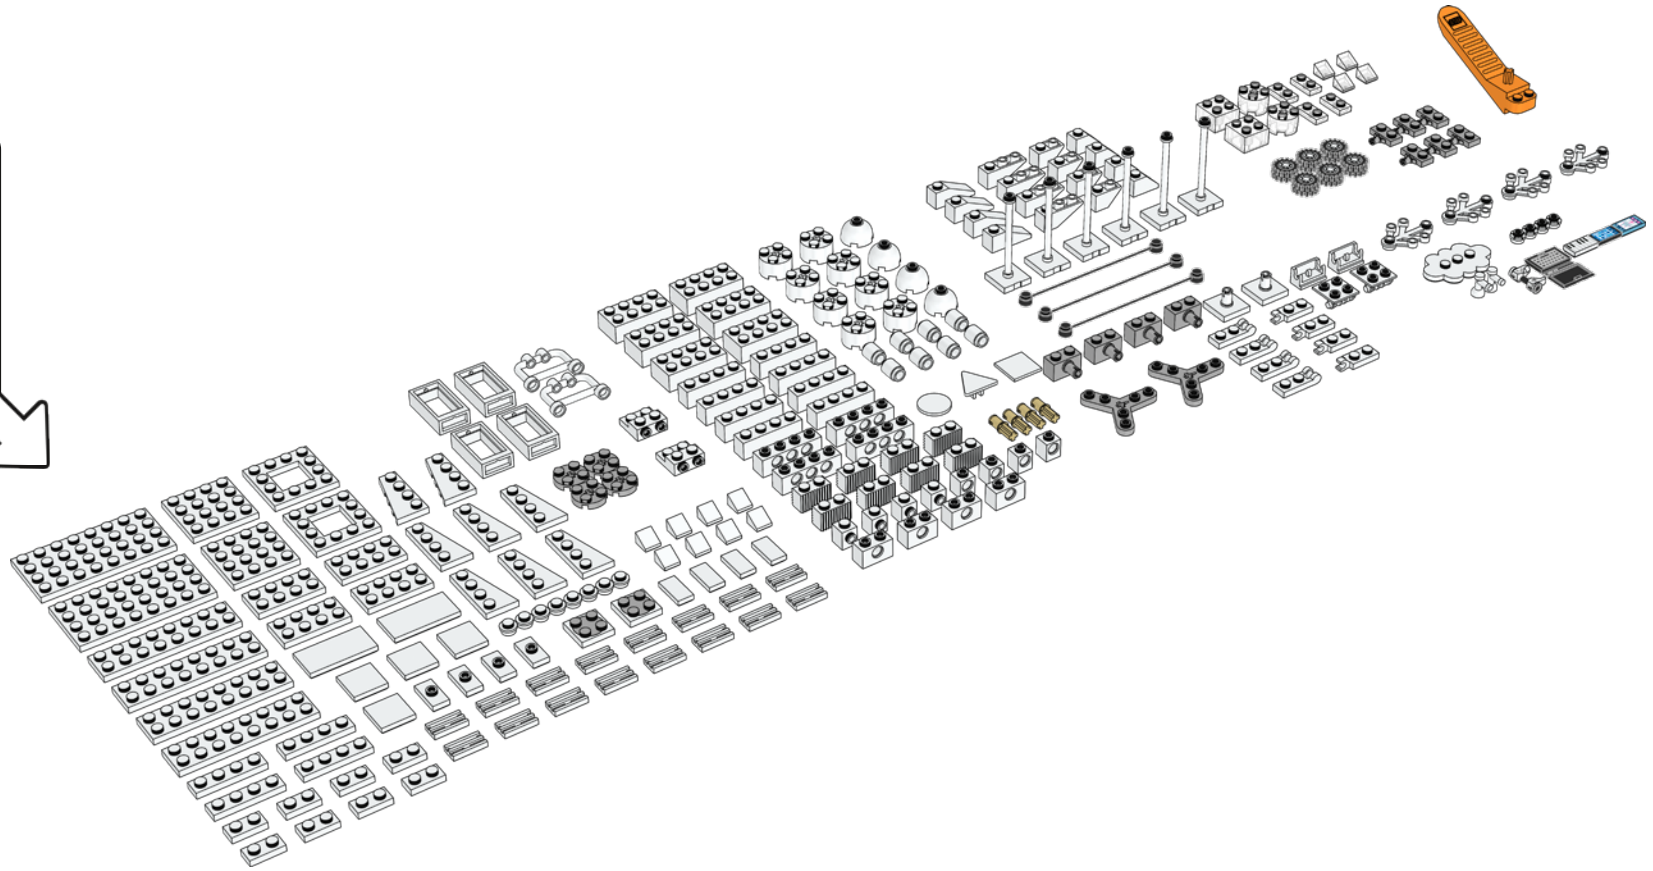

Innovation Project Bricks

45820